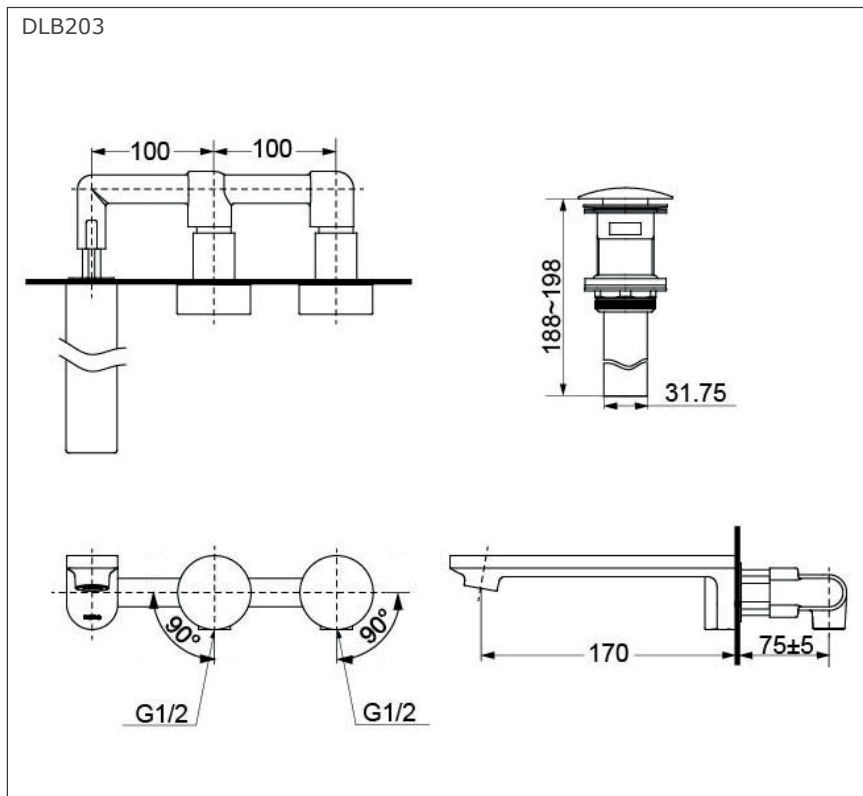

Specifications

Finish : Chrome

Water Pressure : 0.05MPa~0.75MPa

Material : Brass

Parts Description

- **DLB203**
Lavatory Faucet
W/ Pop-up Waste

Please consult a TOTO representative for details

Flow Rate